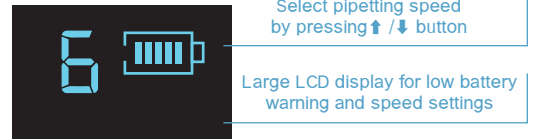

Levo Plus

Pipette Filler

Ergonomic fast pipetting solution with accurate speed control

Features

- Intuitive and convenient speed with 6 levels
- Lightweight pipette filler compatible with glass or plastic serological pipettes (0.1 –100 mL)
- Ergonomic design for fatigue-free and effective streamlined pipetting
- LCD screen displays battery status and pipetting speed
- Quiet and powerful motor and pump fills 25 mL pipette in less than 5 seconds
- Long-lasting lithium-ion battery

Aspiration button

Operating button for motor and gravity dispensing

Hydrophobic filter 0.45µm

Silicone adapter for 1.0–100mL pipette tip, fully autoclavable

Specifications

Aspiration Speed	25mL<5s (6 Level)
Dispensing Speed	Motor/Gravity
Battery	Replaceable lithium battery
Battery Service Life	More than 12 Hours of Intermittence Use
Charging Time	4–5 Hours
Pipette Types	Glass or Plastic Pipette (0.1–100mL), Pasteur Pipettes
Filter	0.45µm Hydrophobic
Weight	208g